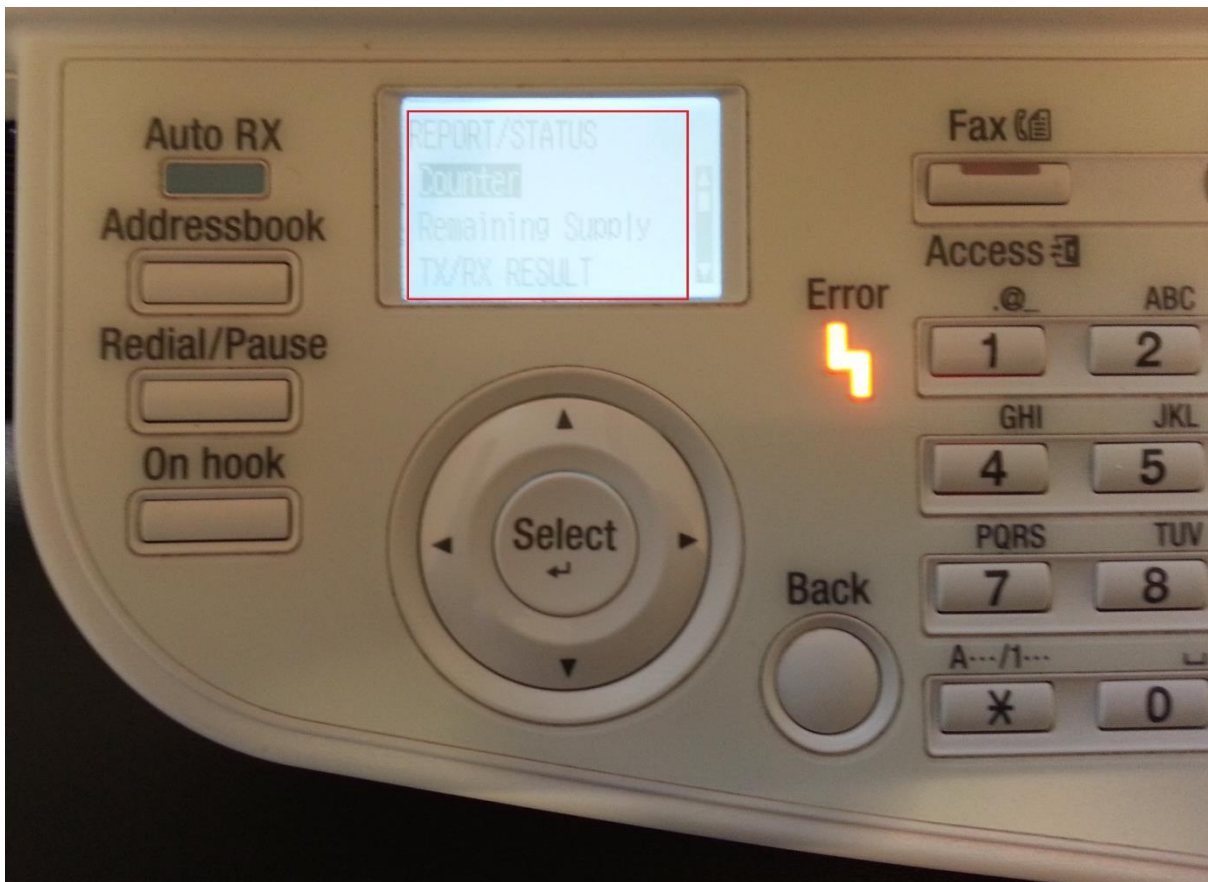

Meter reading for MF3100

Please press the down arrow

Once you get to report/status Please press the select button as below

Meter reading for MF3100

Please click counter as shown below

Please click Total as shown below