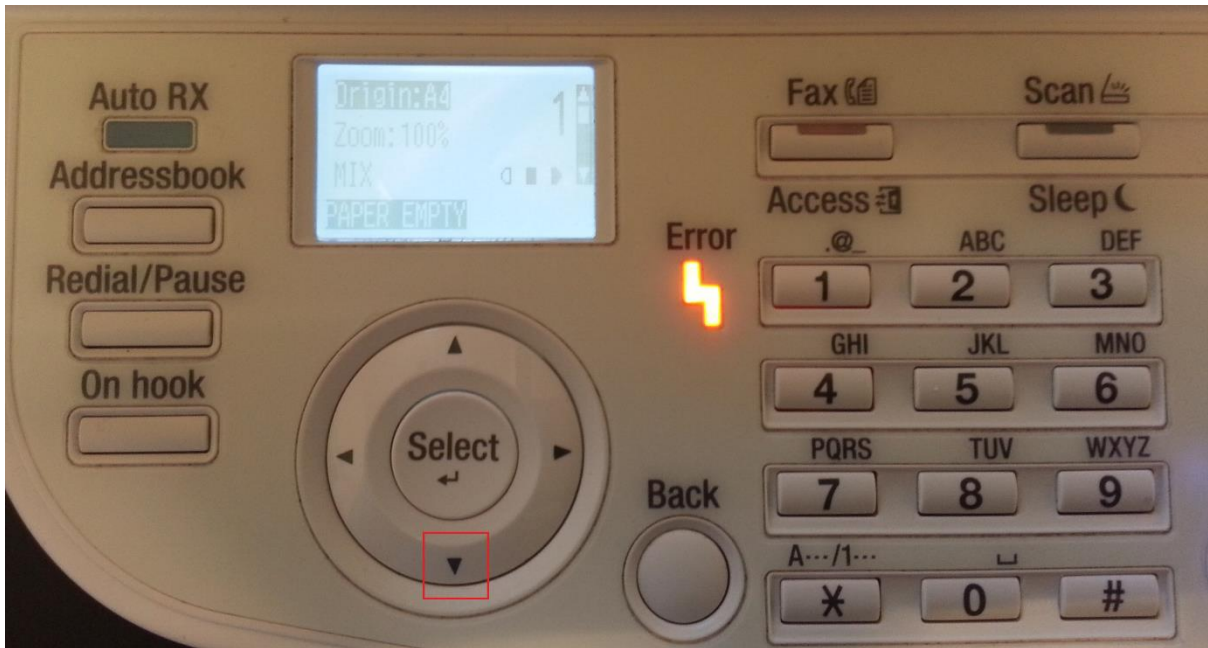

Meter reading for MF3100

Please press the down arrow

Once you get to report/status Please press the select button as below

Meter reading for MF3100

Please click counter as shown below

Please click Total as shown below