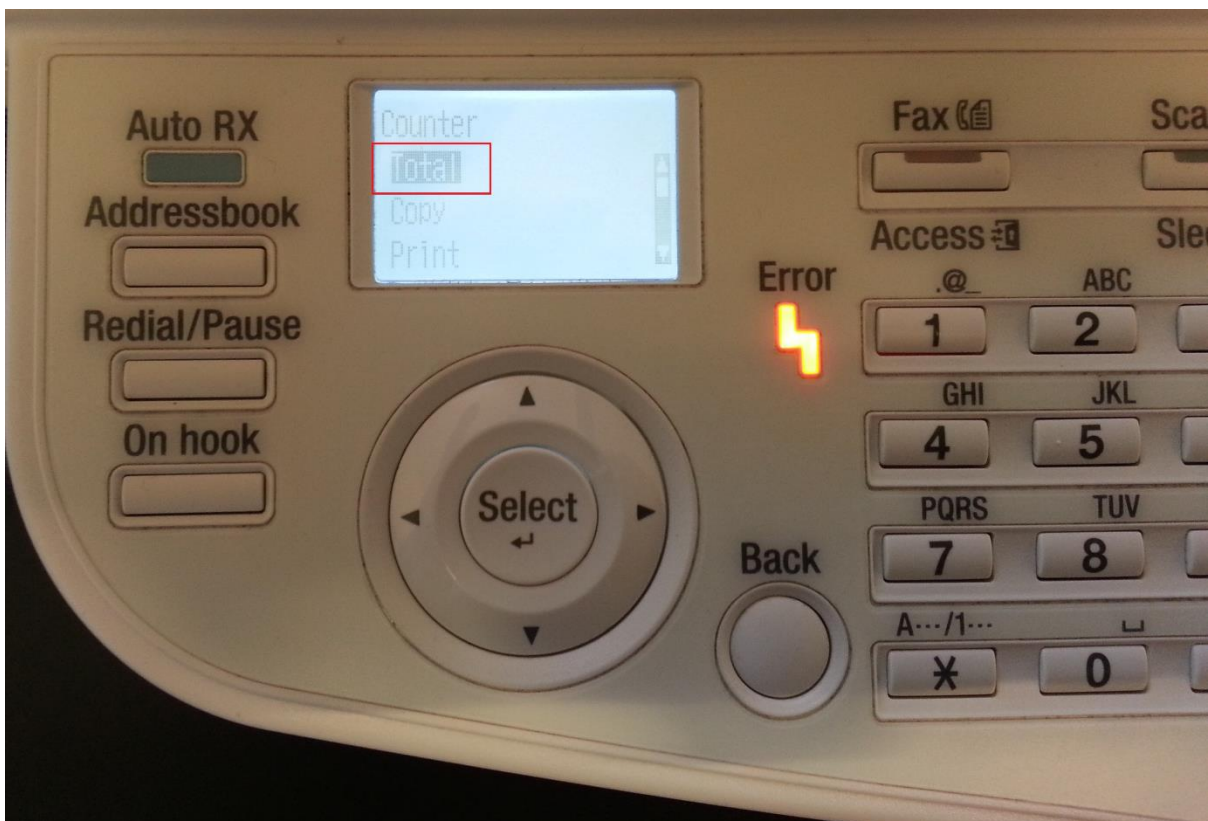

Meter reading for MF3100

Please press the down arrow

Once you get to report/status Please press the select button as below

Meter reading for MF3100

Please click counter as shown below

Please click Total as shown below