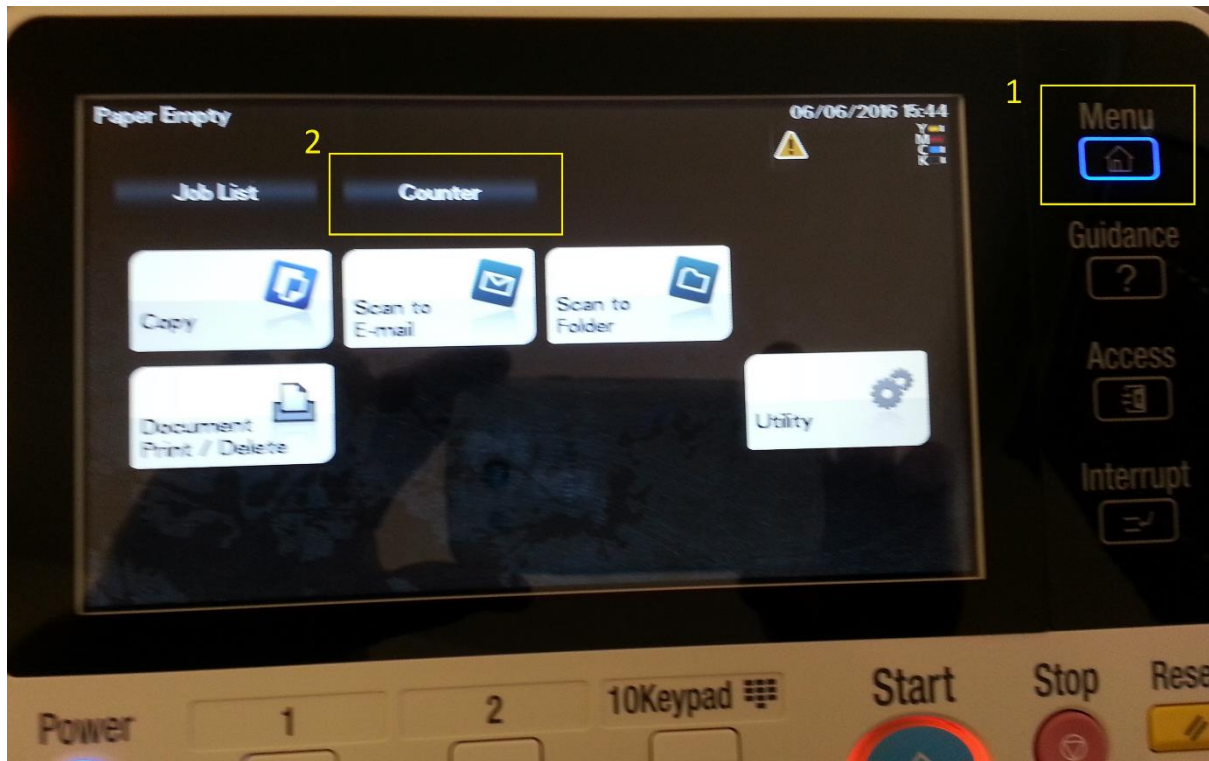

Meter reading for MF3300

If in Menu is set to default then please click on counter as below in picture A

Otherwise please press Menu and then click counter.

The machines meter readings are on this page