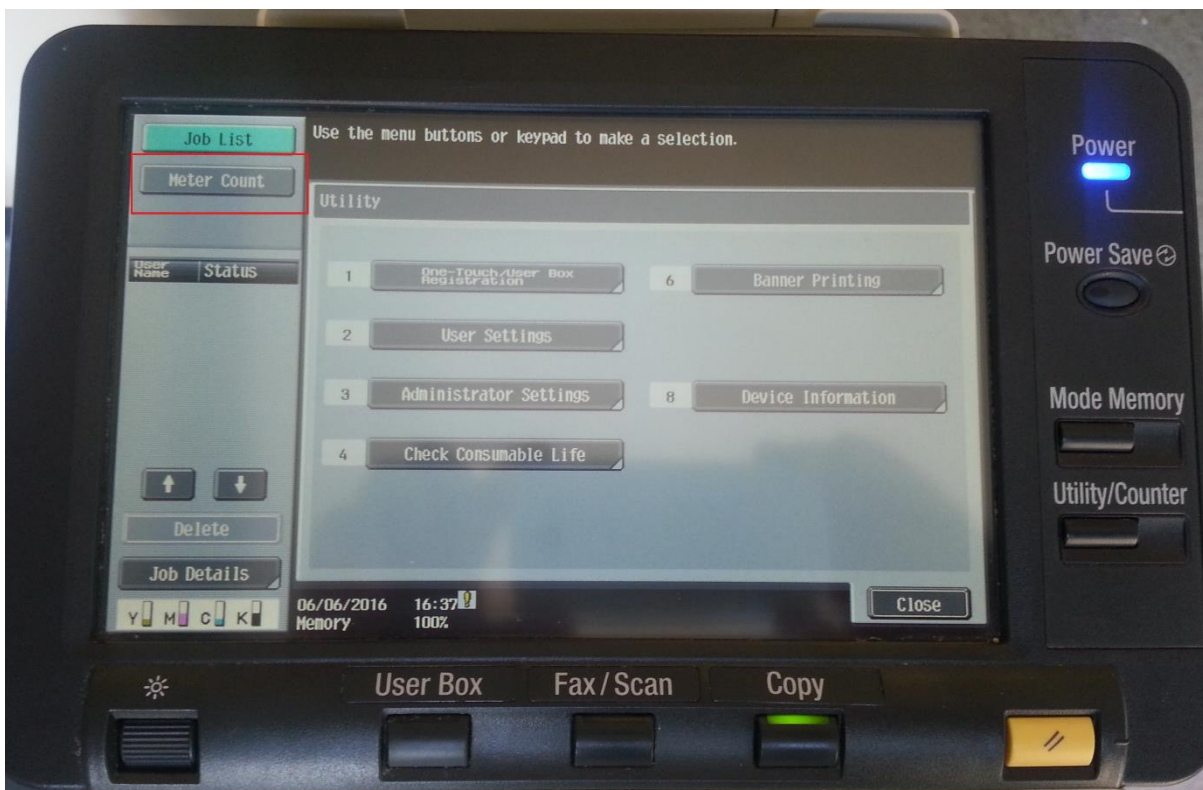

MF280 to MF650, MF451 to MF651,

Please press Utility/counter

Please press meter count as shown below

MF280 to MF650, MF451 to MF651,

The Machines Meter count is on the left hand side as shown below